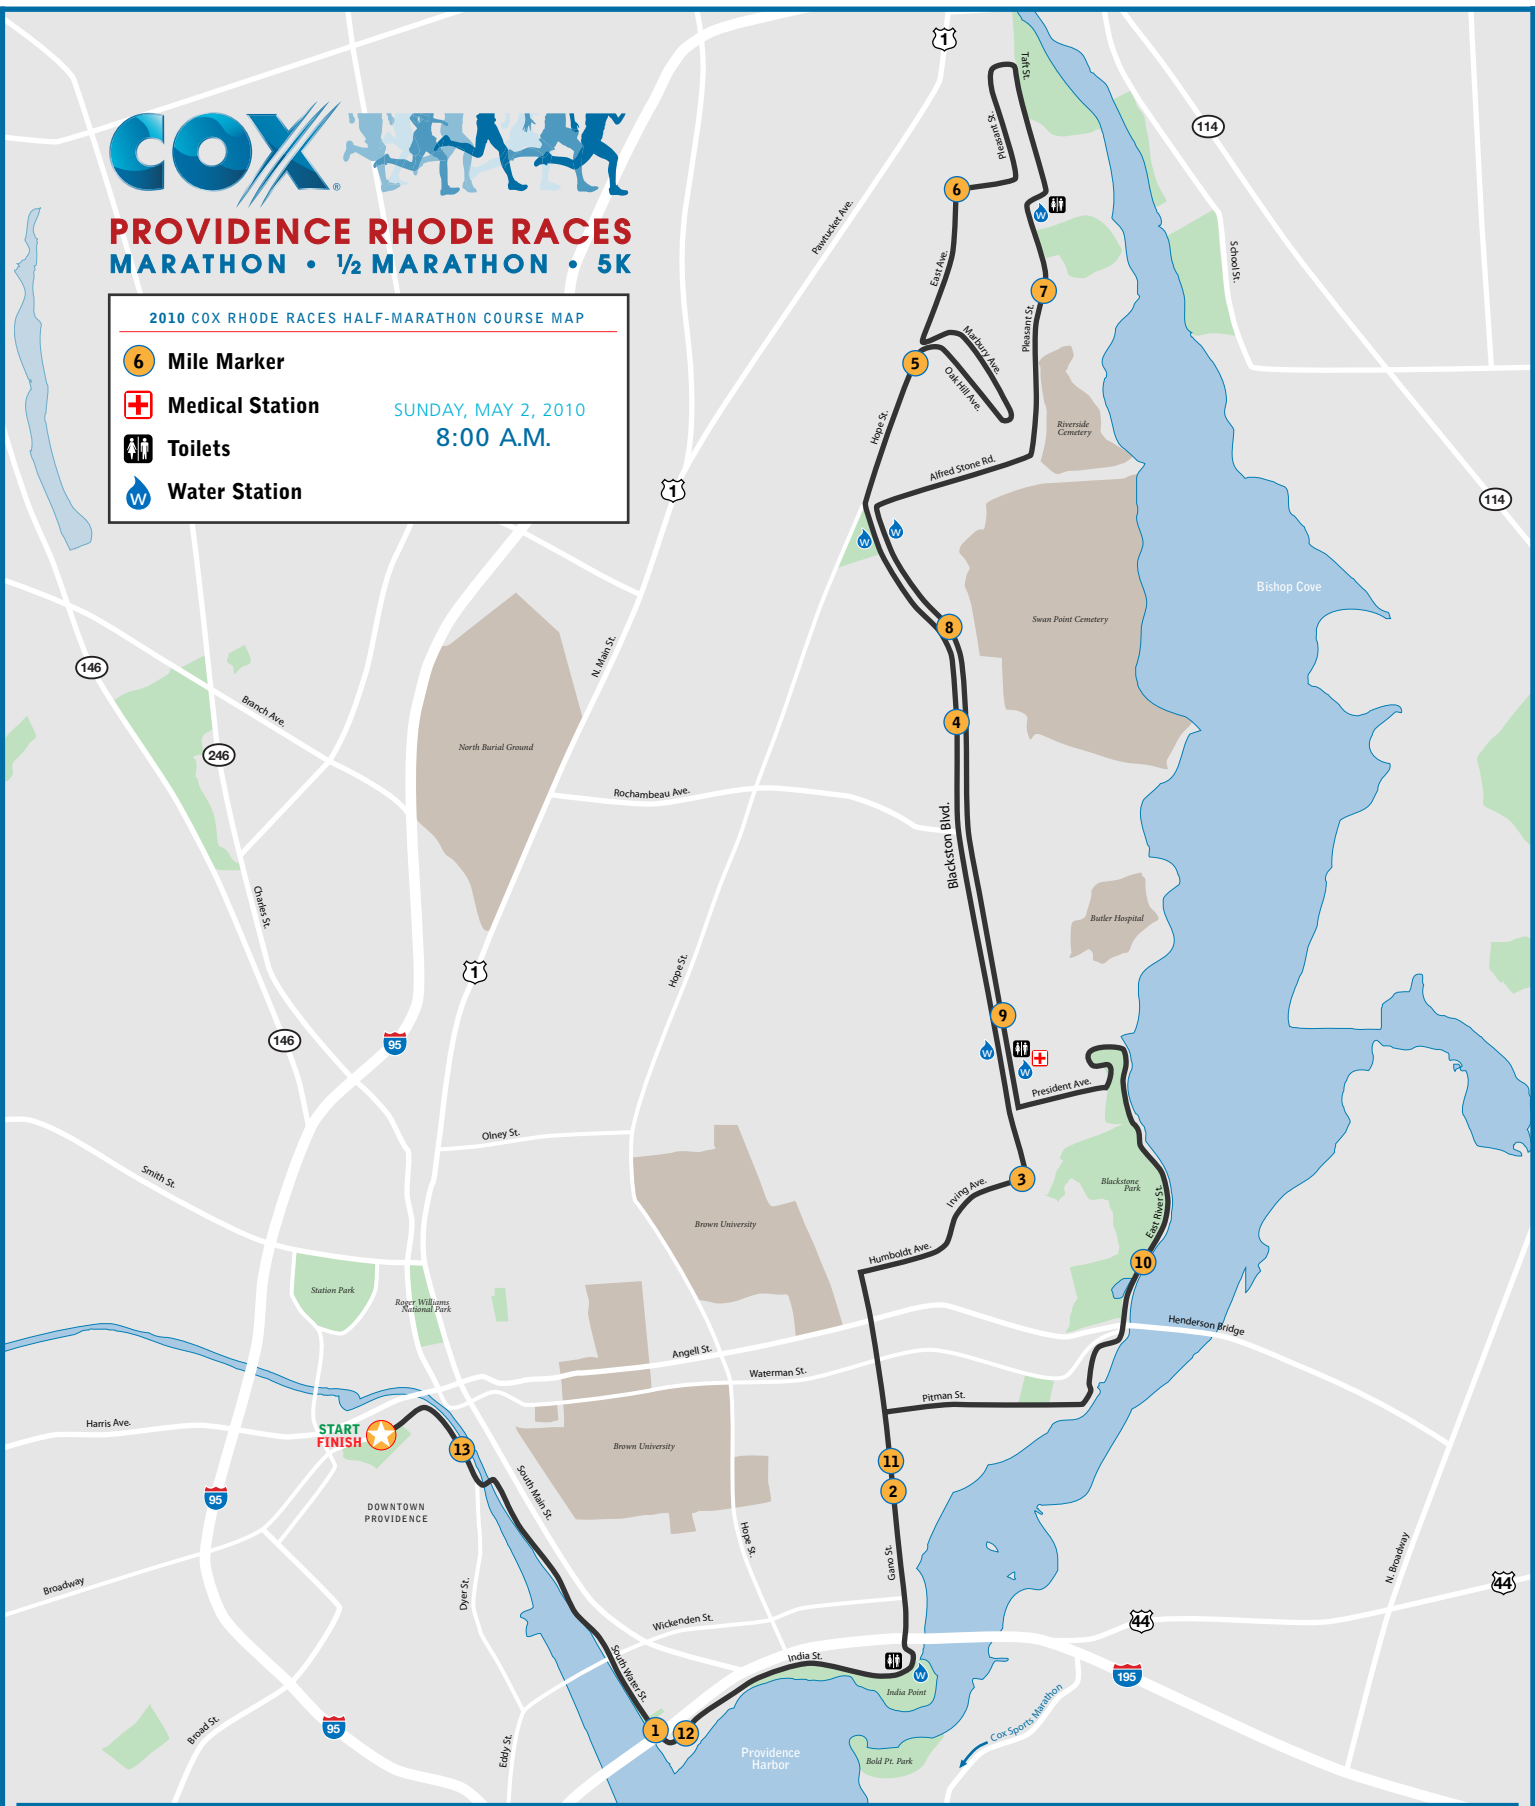

PROVIDENCE RHODE RACES MARATHON • 1/2 MARATHON • 5K

2010 COX RHODE RACES HALF-MARATHON COURSE MAP

- Mile Marker
- Medical Station
- Toilets
- Water Station

SUNDAY, MAY 2, 2010
8:00 A.M.

ELEVATION MAP